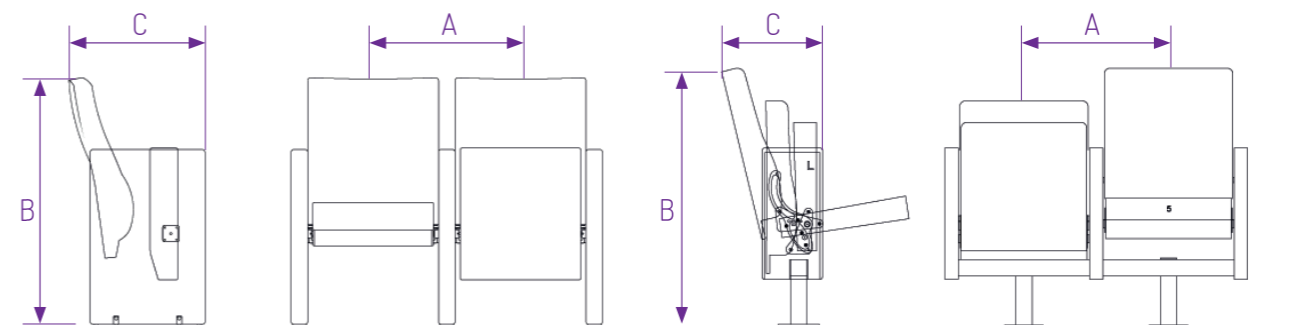

PERSEO MAX

Templo Birkat-Itzjak, Interlomas, México DF, México

Zaryadie Philharmonia, Moscow, Russia

RIALTO

SPACE LUX

Teatro Municipal Tarrasa, Spain

DIMENSIONS

	A	B	C
ANNELIESE	52/56cm 20.47" / 22.05"	90cm 35.43"	45cm 17.72"
CERVANTES	50/55cm 19.68" / 21.65"	90cm 35.43"	45cm 17.72"
DAFNE	52/56cm 20.47" / 22.05"	95cm 37.40"	45/50cm 17.72" / 19.68"
ELOISSE	52/56cm 20.47" / 22.05"	96cm 37.80"	45/50cm 17.72" / 19.68"
EMMA	52/54cm 20.47" / 21.26"	86cm 33.86"	48cm 18.90"
LUCY	52/56cm 20.47" / 22.05"	90cm 35.43"	45/50cm 17.72" / 19.68"
MONET	50/56cm 19.68" / 22.05"	92cm 36.22"	45/50cm 17.72" / 19.68"
PERSEO	52/58cm 20.47" / 22.83"	92cm 36.22"	45/50cm 17.72" / 19.68"
PERSEO MAX	52/55cm 20.47" / 21.65"	83/93cm 36.68" / 36.61"	22cm 8.66"
POMPIDOU	50/56cm 19.68" / 22.05"	95cm 37.40"	45/50cm 17.72" / 19.68"
RIALTO	50/56cm 19.68" / 22.05"	96cm 37.80"	45/50cm 17.72" / 19.68"
SPACE LUX	50/55cm 19.68" / 21.65"	80/90cm 31.50" / 35.43"	23cm 9.05"
YORICK	50/54cm 19.68" / 21.26"	94cm 37.00"	50cm 19.68"