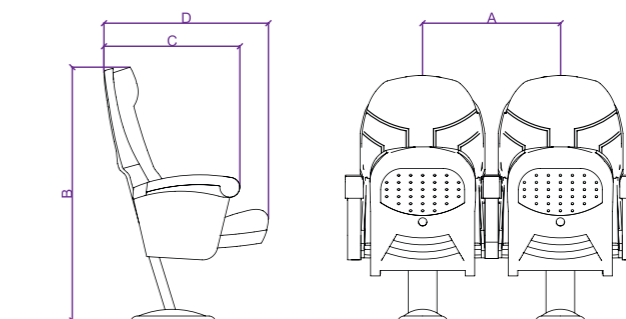

## DIMENSIONS

	A	B	C	D
BACO CINEPLEX	54-58 cm 21,3"-22,8"	100 cm 39,4"	64 cm 25,2"	67 cm 26,4"
BACO VIP	60-74 cm 23,6"-29,1"	100 cm 39,4"	64 cm 25,2"	74 cm 29,1"
OLYMPO	54-58 cm 21,3"-22,8"	102 cm 40,2"	60 cm 23,6"	70 cm 27,6"
OLYMPO EXCEL	60-74 cm 23,6"-29,1"	112 cm 44,1"	70 cm 27,6"	76 cm 29,9"
SCARLETT CINEPLEX	55-60 cm 21,7"-23,6"	115 cm 45,3"	70 cm 27,6"	75 cm 29,5"
SCARLETT PREMIER	56-60 cm 22"-23,6"	115 cm 45,3"	70 cm 27,6"	75 cm 29,5"
SCARLETT VIP	58-62 cm 22,8"-24,4"	115 cm 45,3"	70 cm 27,6"	75 cm 29,5"
SCARLETT RECLINER SINGLE MOTOR	84 cm 33"	120 cm 47,2"	97 cm 38,2"	126 cm 49,6"
SCARLETT RECLINER DOUBLE MOTOR	84 cm 33"	120 cm 47,2"	97 cm 38,2"	147 cm 57,9"