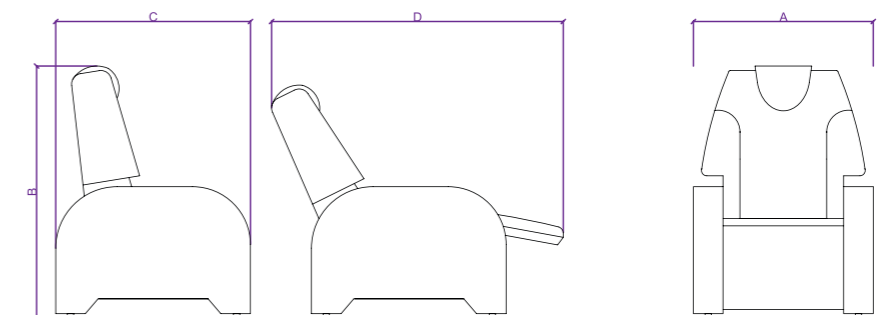

## DIMENSIONS

	A	B	C	D
BACO CINEPLEX	54-58 cm 21,3"-22,8"	100 cm 39,4"	64 cm 25,2"	67 cm 26,4"
BACO VIP	60-74 cm 23,6"-29,1"	100 cm 39,4"	64 cm 25,2"	74 cm 29,1"
OLYMPO	54-58 cm 21,3"-22,8"	102 cm 40,2"	60 cm 23,6"	70 cm 27,6"
OLYMPO EXCEL	60-74 cm 23,6"-29,1"	112 cm 44,1"	70 cm 27,6"	76 cm 29,9"
SCARLETT CINEPLEX	55-60 cm 21,7"-23,6"	115 cm 45,3"	70 cm 27,6"	75 cm 29,5"
SCARLETT PREMIER	56-60 cm 22"-23,6"	115 cm 45,3"	70 cm 27,6"	75 cm 29,5"
SCARLETT VIP	58-62 cm 22,8"-24,4"	115 cm 45,3"	70 cm 27,6"	75 cm 29,5"
SCARLETT RECLINER SINGLE MOTOR	84 cm 33"	120 cm 47,2"	97 cm 38,2"	126 cm 49,6"
SCARLETT RECLINER DOUBLE MOTOR	84 cm 33"	120 cm 47,2"	97 cm 38,2"	147 cm 57,9"